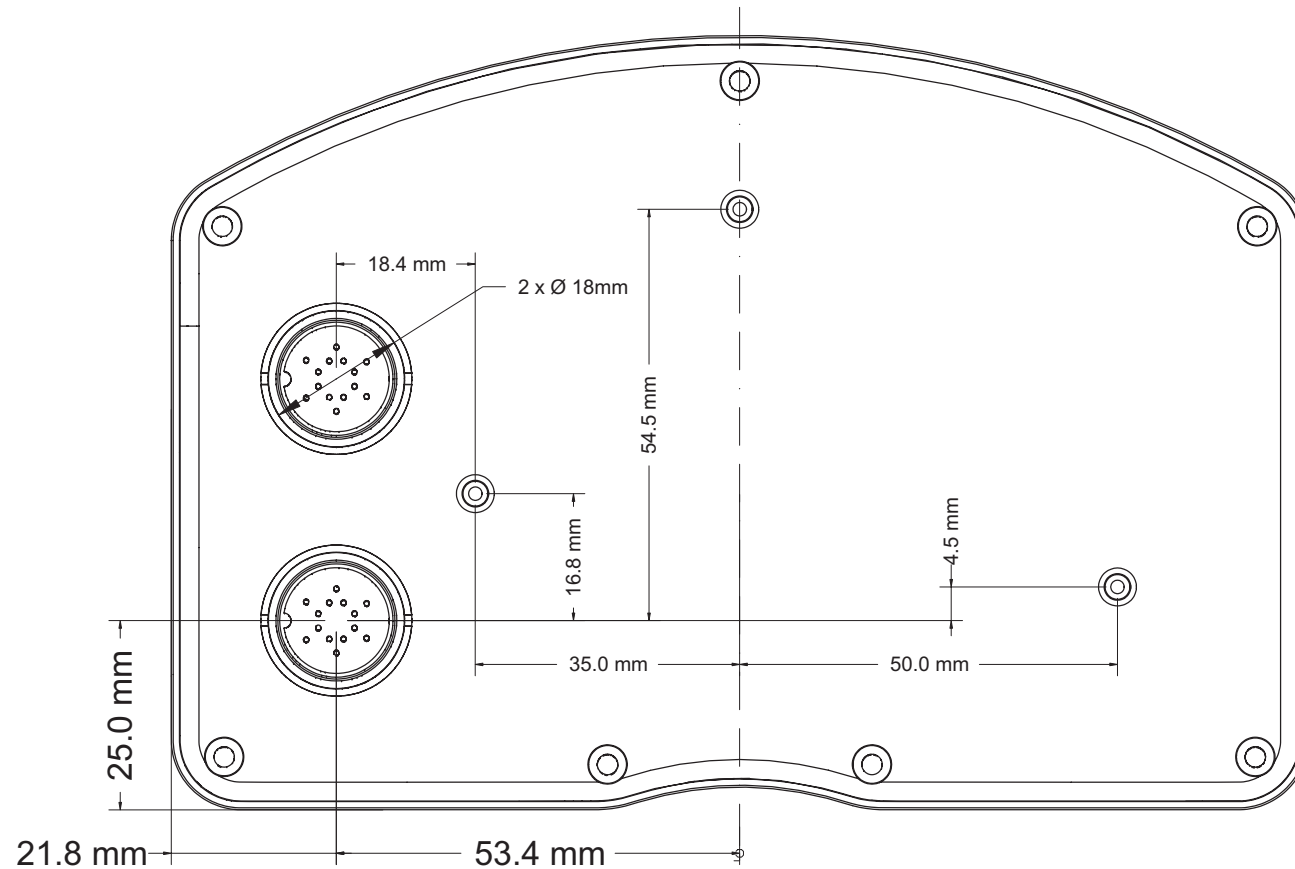

WHEN PRINTING FROM PDF, SCALING MUST BE SET TO NONE

Race Technology

Experts in data logging and GPS for the
autosport and automotive testing market

WHEN PRINTING FROM PDF, SCALING MUST BE SET TO NONE

Race Technology

Experts in data logging and GPS for the
autosport and automotive testing market

DASH2 engineering drawing, Scale 1:1