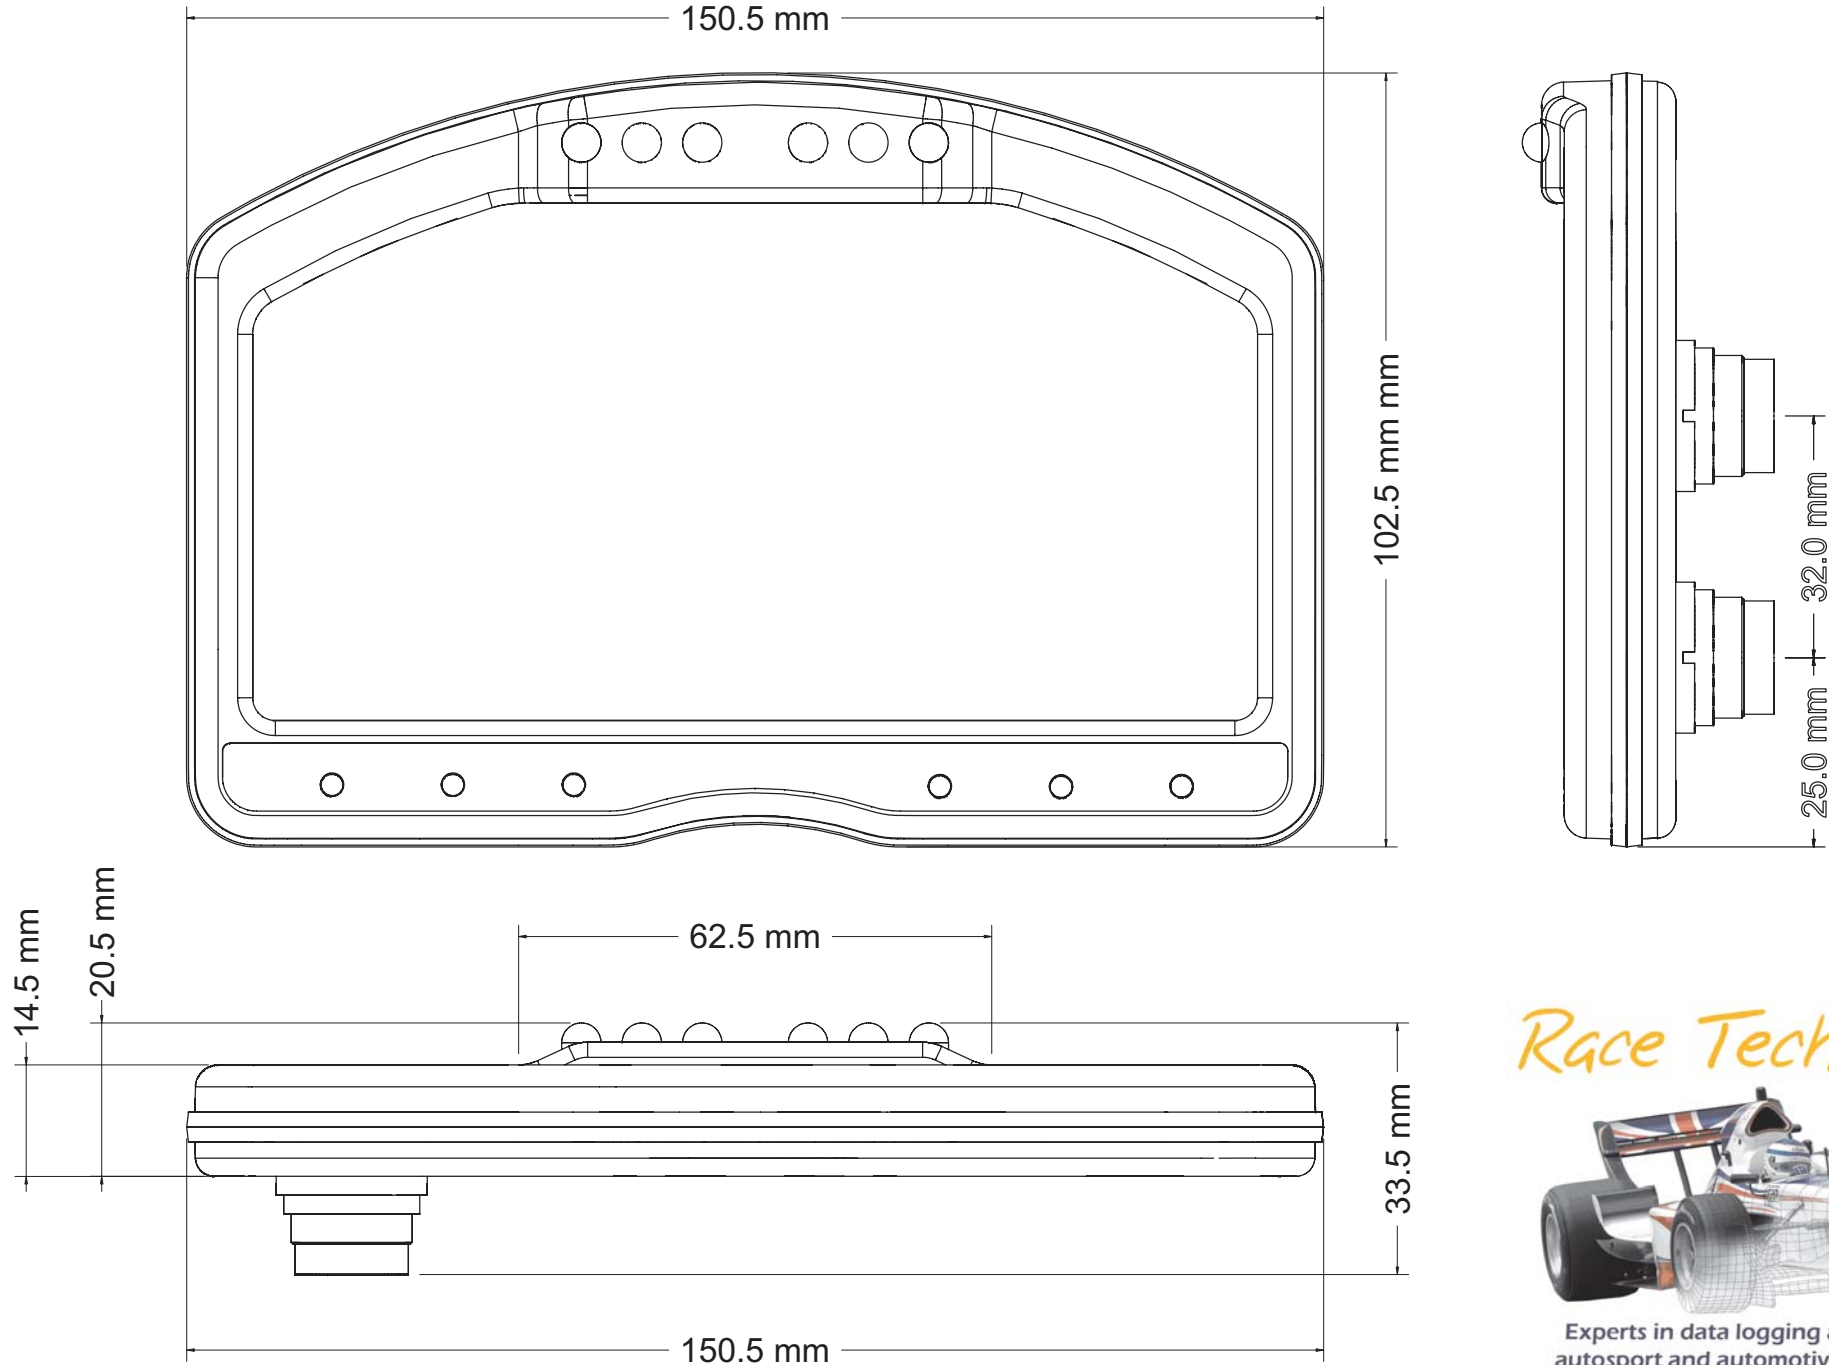

WHEN PRINTING FROM PDF, SCALING MUST BE SET TO NONE

Race Technology

Experts in data logging and GPS for the
autosport and automotive testing market

WHEN PRINTING FROM PDF, SCALING MUST BE SET TO NONE

Race Technology

Experts in data logging and GPS for the
autosport and automotive testing market

DASH2 engineering drawing, Scale 1:1